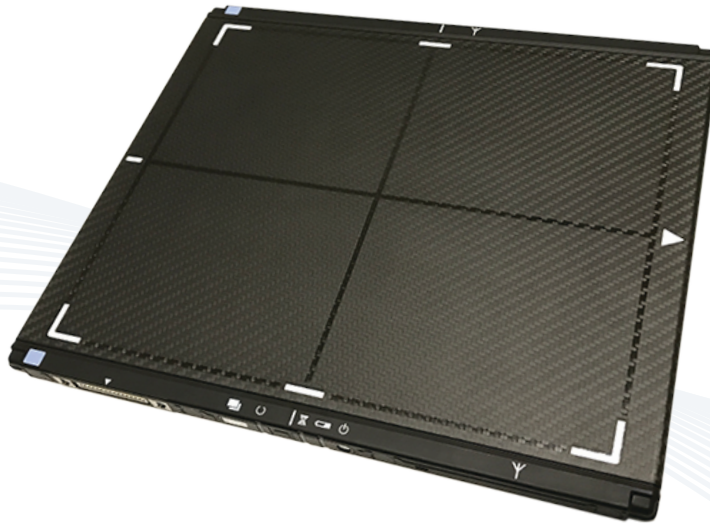

# Momentum EQ All In One Portable Solution

 Lightweight Design Under 18 lbs

 Counterbalance for stability

 Ergonomic Panel and Tablet Holders

 Allows for easy handling

 Custom Tablet Enclosure

 All in one charging

 Requires one power cable

 Rugged Lightweight Aluminum Design

 Scratch Resistant Finish

# 10x 12 Premium DR Panel

Lightest panel & holder at 4lbs	16-bit AD Conversion
Scintillator: Csl (Cesium)	Battery Life: > 150 images/4hrs
Cassette sized	Rapid Charge enabled
Imaging Area: 10" x 12"	Warranty: 3 years
Integrated Cable Management	7 year lithium-ion capacitor