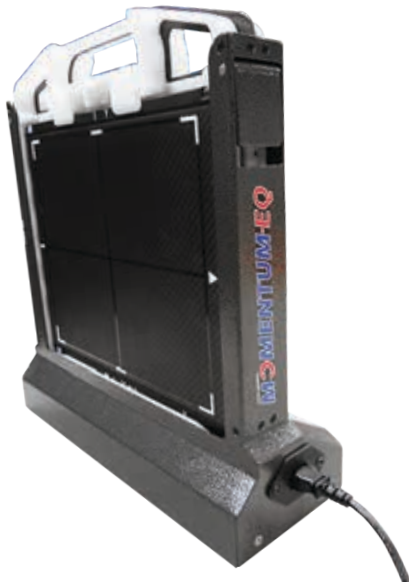

# Momentum EQ All In One Portable Solution

 Lightweight Design Under 18 lbs

 Counterbalance for stability

 Ergonomic Panel and Tablet Holders

 Allows for easy handling

 Custom Tablet Enclosure

 All in one charging

 Requires one power cable

 Rugged Lightweight Aluminum Design

 Scratch Resistant Finish

# 10x 12 Premium DR Panel

Lightest panel & holder at 4lbs	16-bit AD Conversion
Scintillator: Csl (Cesium)	Battery Life: > 150 images/4hrs
Cassette sized	Rapid Charge enabled
Imaging Area: 10" x 12"	Warranty: 3 years
Integrated Cable Management	7 year lithium-ion capacitor